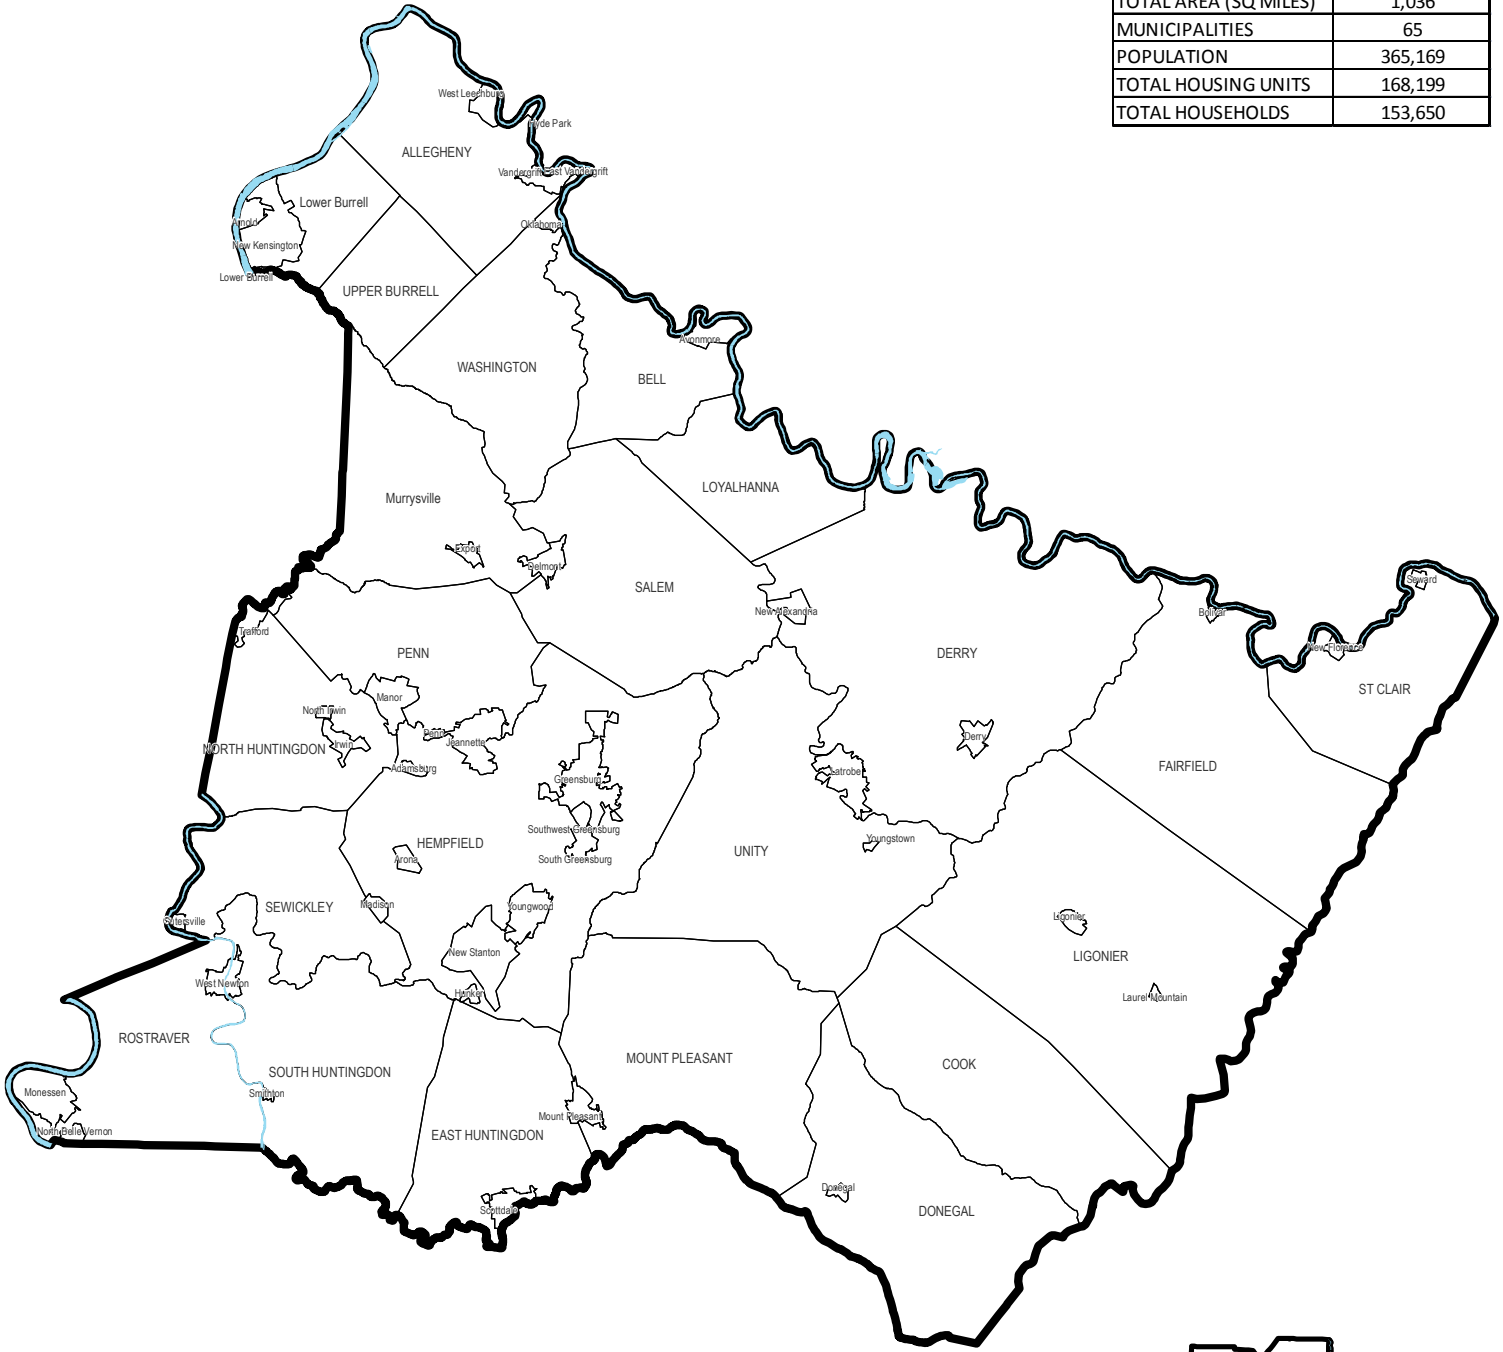

Westmoreland County Municipalities

CENSUS 2010 COUNTY STATISTICS	
TOTAL AREA (SQ MILES)	1,036
MUNICIPALITIES	65
POPULATION	365,169
TOTAL HOUSING UNITS	168,199
TOTAL HOUSEHOLDS	153,650

January 2013

SPC Southwestern Pennsylvania Commission
 TWO CHATHAM CENTER
 SUITE 500 · 112 WASHINGTON PLACE · PITTSBURGH PA 15219-3451
 Email: comments@spcregion.org
www.spcregion.org
 Telephone: 412-391-5590 Fax: 412-391-9160