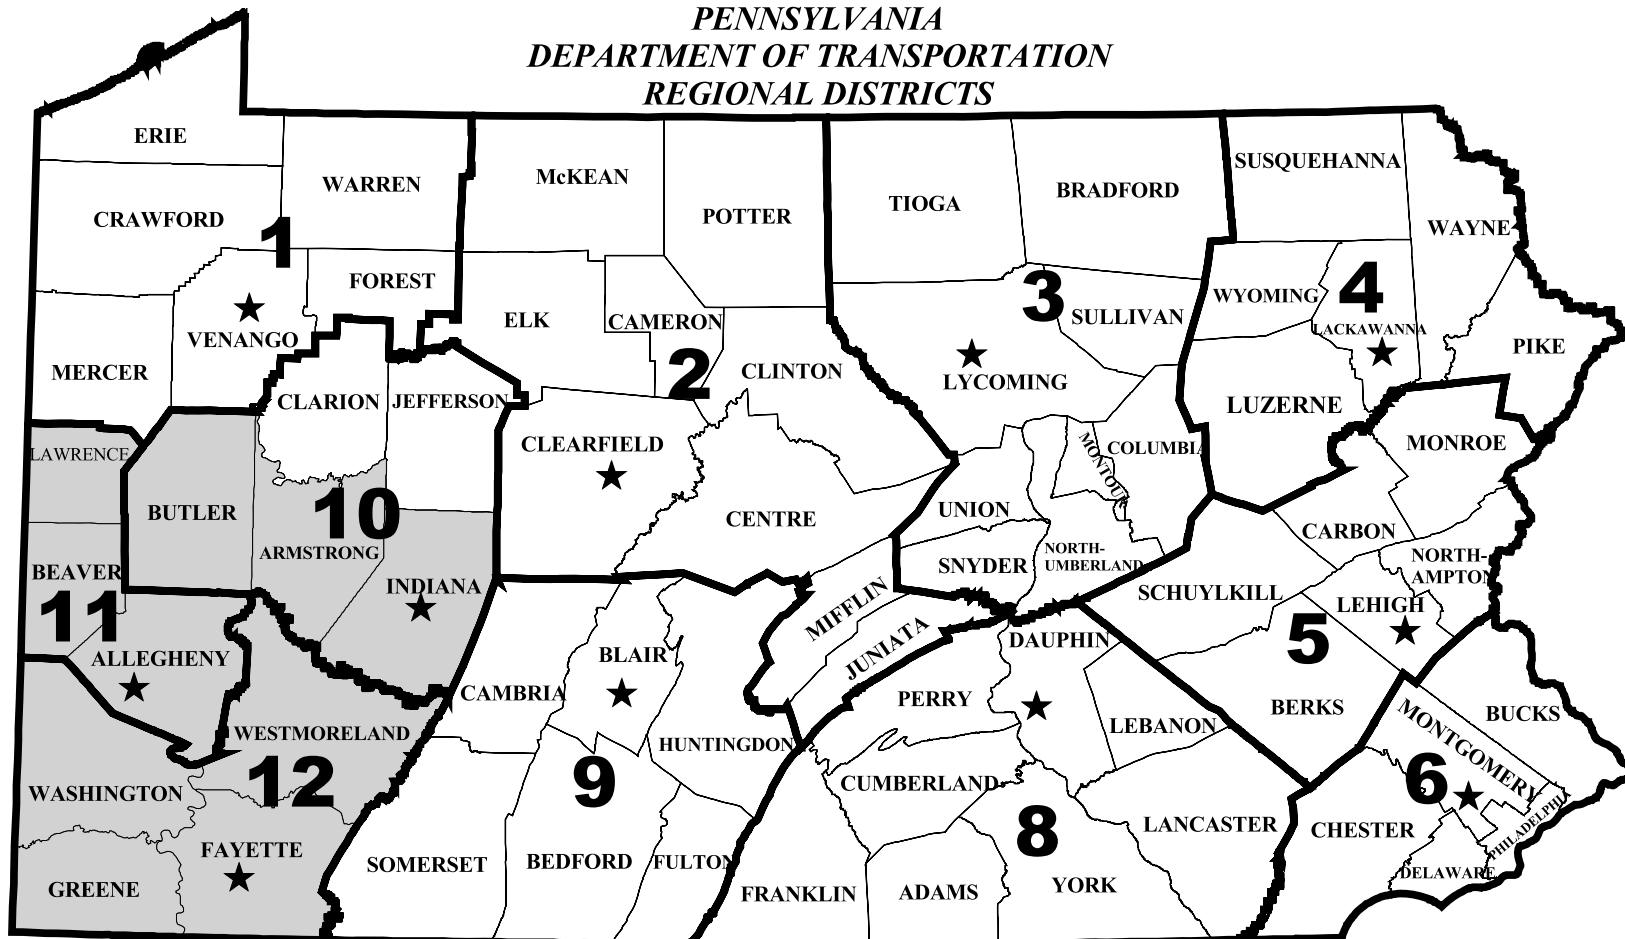

**PENNSYLVANIA
DEPARTMENT OF TRANSPORTATION
REGIONAL DISTRICTS**

★ District Office Location
 Counties in SPC

District 1

255 Elm St., P.O. Box 398
 Oil City, PA 16301
 (814) 678-7085

District 2

1924 Daisy St., P.O. Box 342
 Clearfield County, PA 16830
 (814) 765-0400

District 3

715 Jordan Ave., P.O. Box 218
 Montoursville, PA 17754
 (877) 723-6830 (Toll Free in PA)
 (570) 368-8686

District 4

55 Keystone Industrial Park
 Dunmore, PA 18512
 (570) 963-4061

District 5

1002 Hamilton Blvd.
 Allentown, PA 18101
 (610) 871-4100

District 6

7000 Geerdes Blvd
 King of Prussia, PA 19406
 (610) 205-6700

District 8

2140 Herr St.
 Harrisburg, PA 17103
 (717) 787-6653

District 9

1620 North Juniata St.
 Hollidaysburg, PA 16648
 (814) 696-7250

District 10

2550 Oakland Ave.
 Indiana, PA 15701
 (724) 357-2800

District 11

45 Thoms Run Rd.
 Bridgeville, PA 15017
 (412) 429-5000

District 12

825 N. Gallitan Ave. Ext.
 Uniontown, PA 15401
 (724) 439-7315