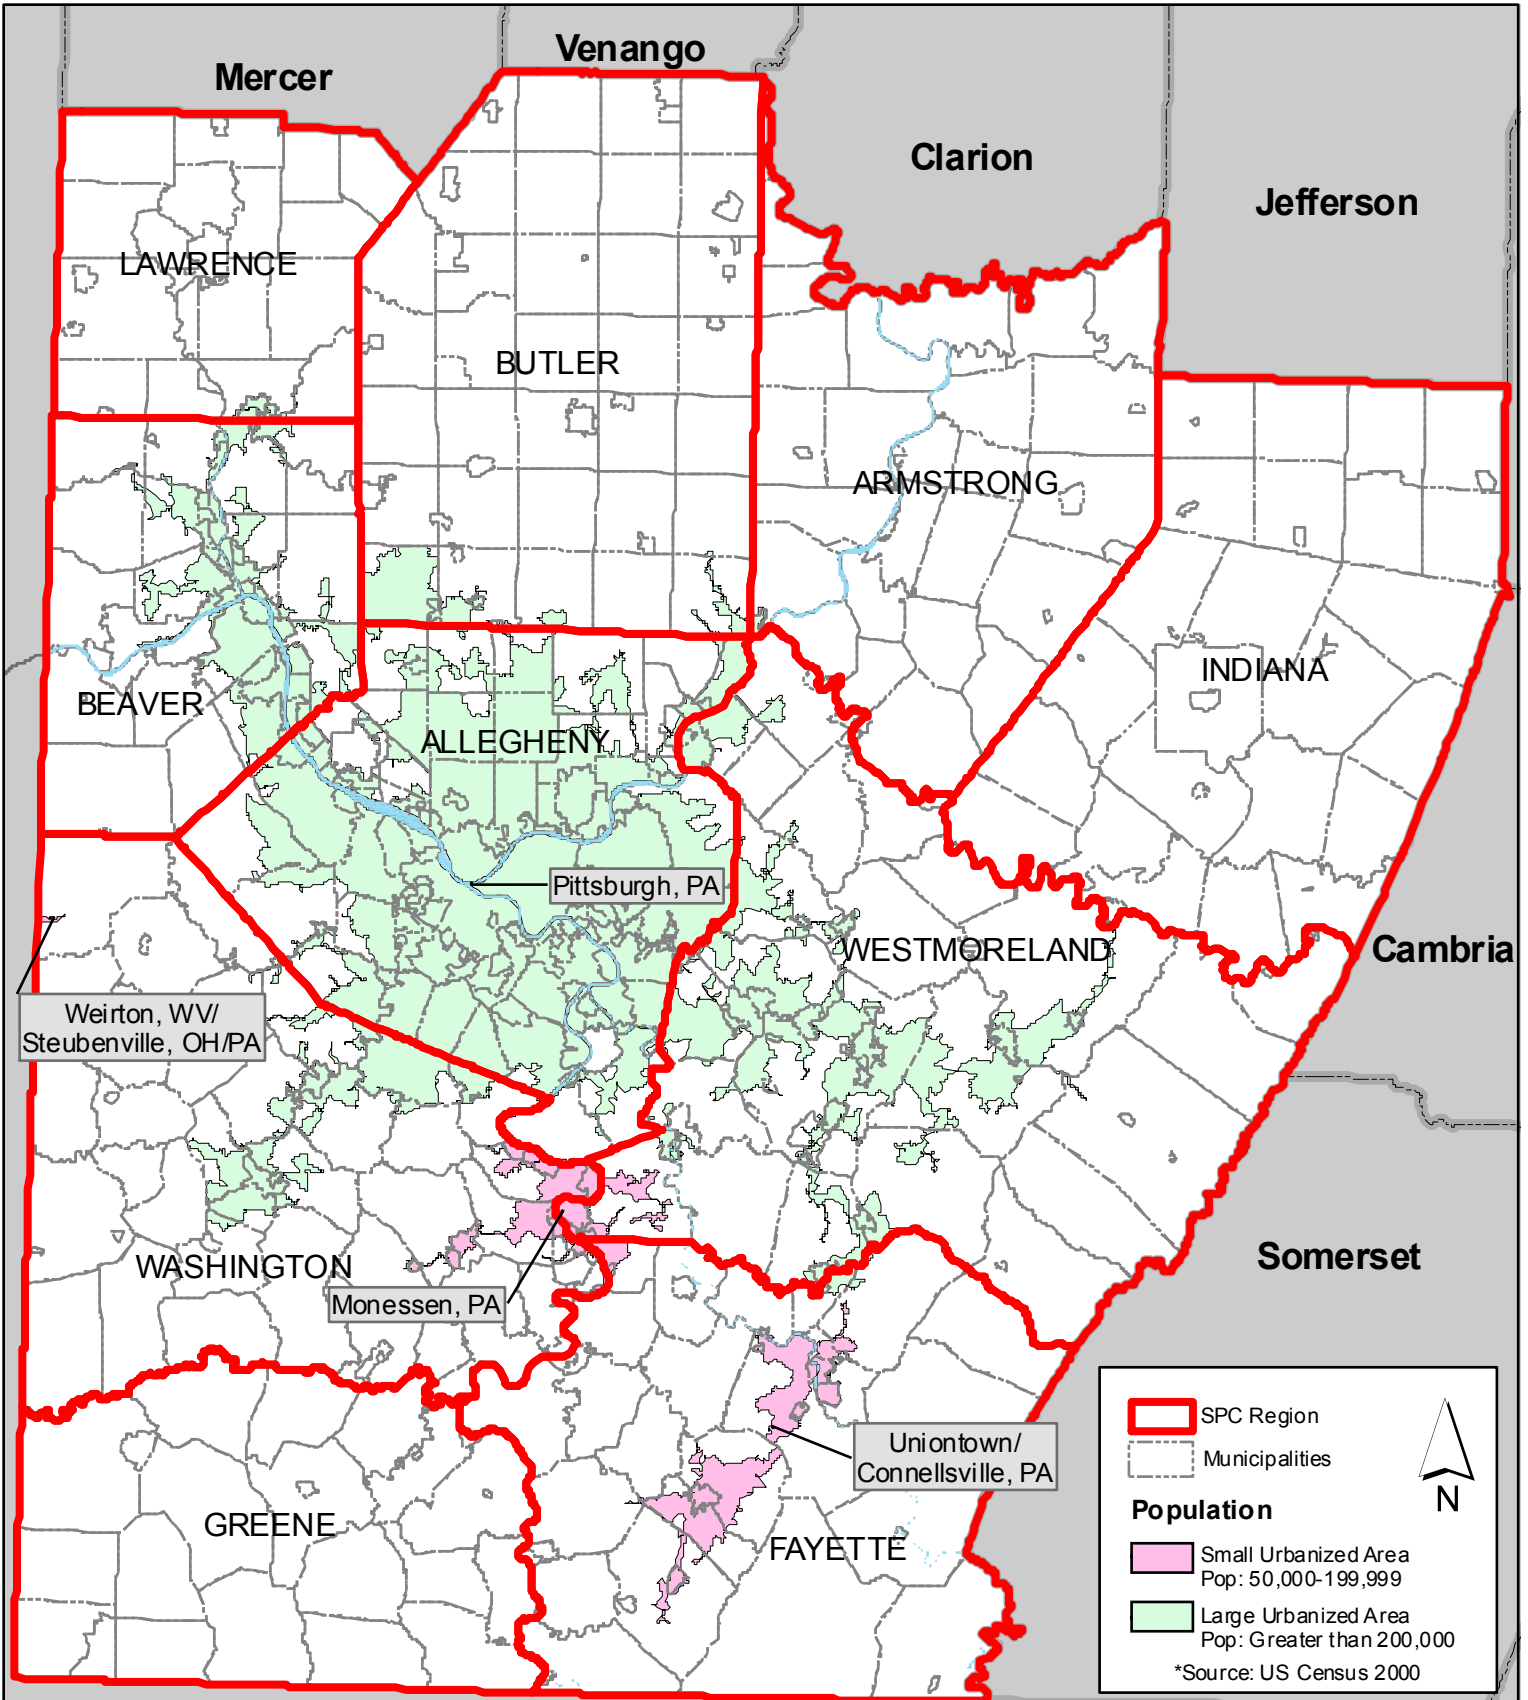

Urbanized Areas in Southwestern Pennsylvania

425 Sixth Avenue, Suite 2500 Pittsburgh, PA 15219
Phone: (412) 391-5590 Fax: (412) 391-9160
www.spcregion.org

0 5 10
Miles