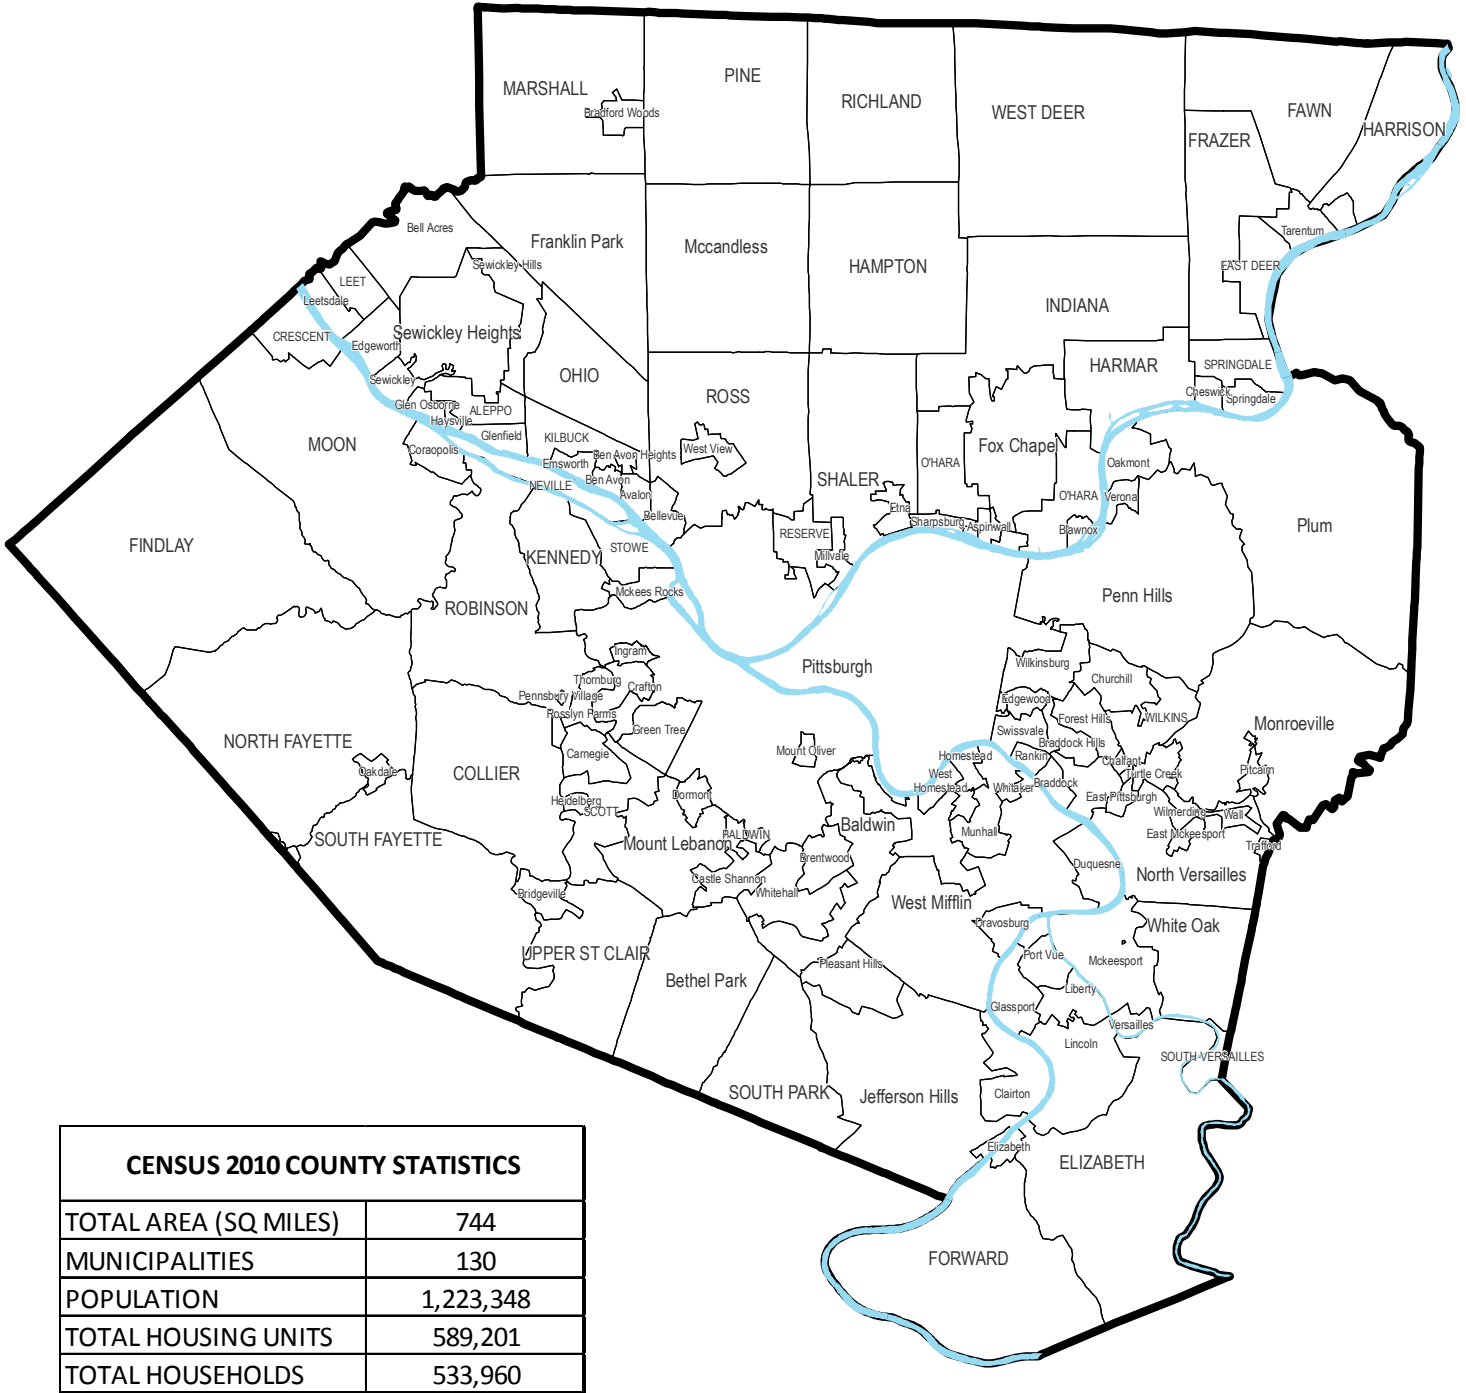

Allegheny County Municipalities

CENSUS 2010 COUNTY STATISTICS	
TOTAL AREA (SQ MILES)	744
MUNICIPALITIES	130
POPULATION	1,223,348
TOTAL HOUSING UNITS	589,201
TOTAL HOUSEHOLDS	533,960

*Statistics include the City of Pittsburgh