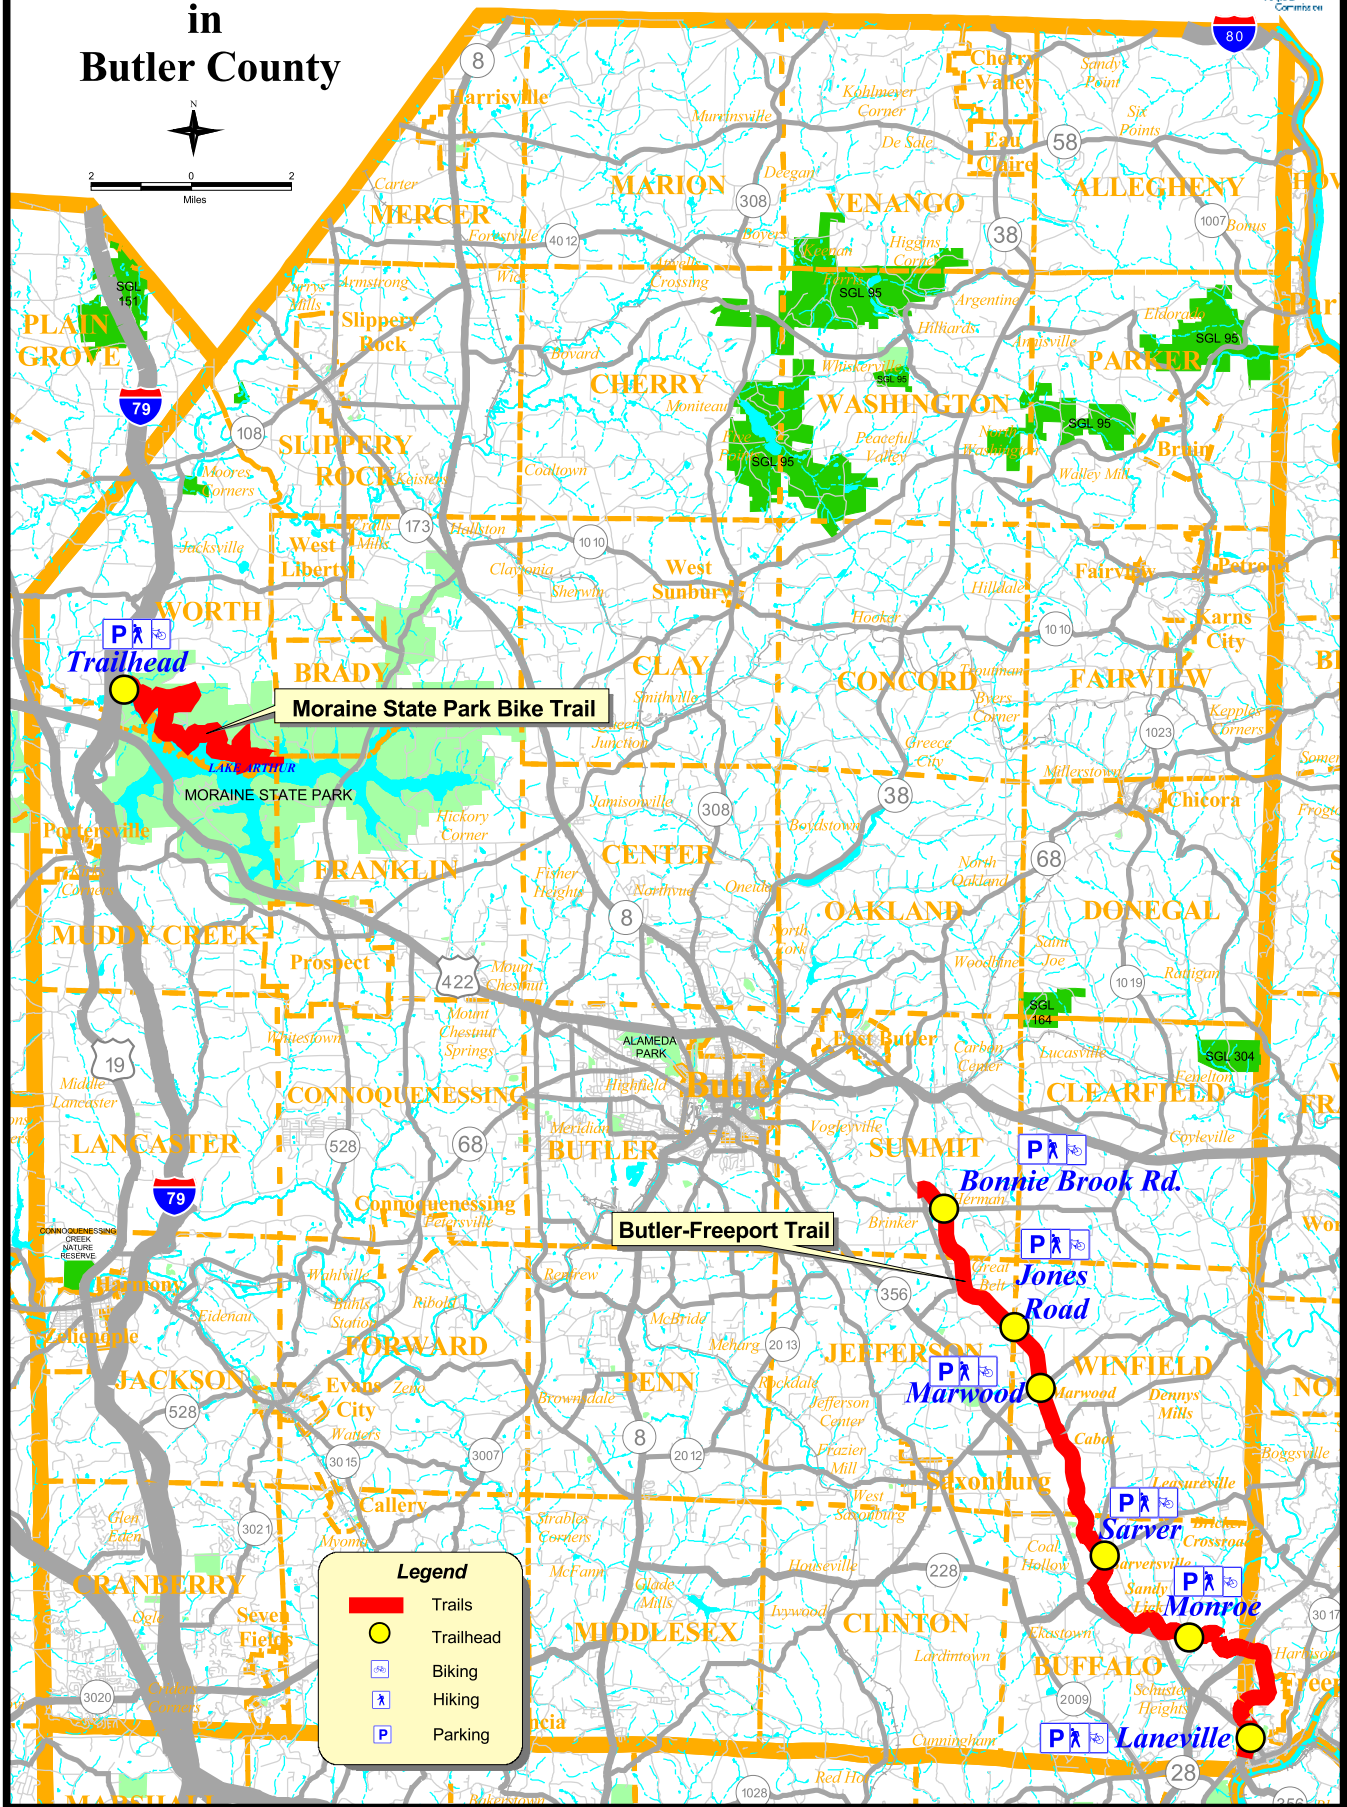

2000 TRAILS in Butler County

Moraine State Park Bike Trail

Butler-Freeport Trail

Legend

- Trails
- Trailhead
- Biking
- Hiking
- Parking

Trailhead

Bonnie Brook Rd.

Jones Road

Marwood

Sarver

Sandy Link

Monroe

Laneville