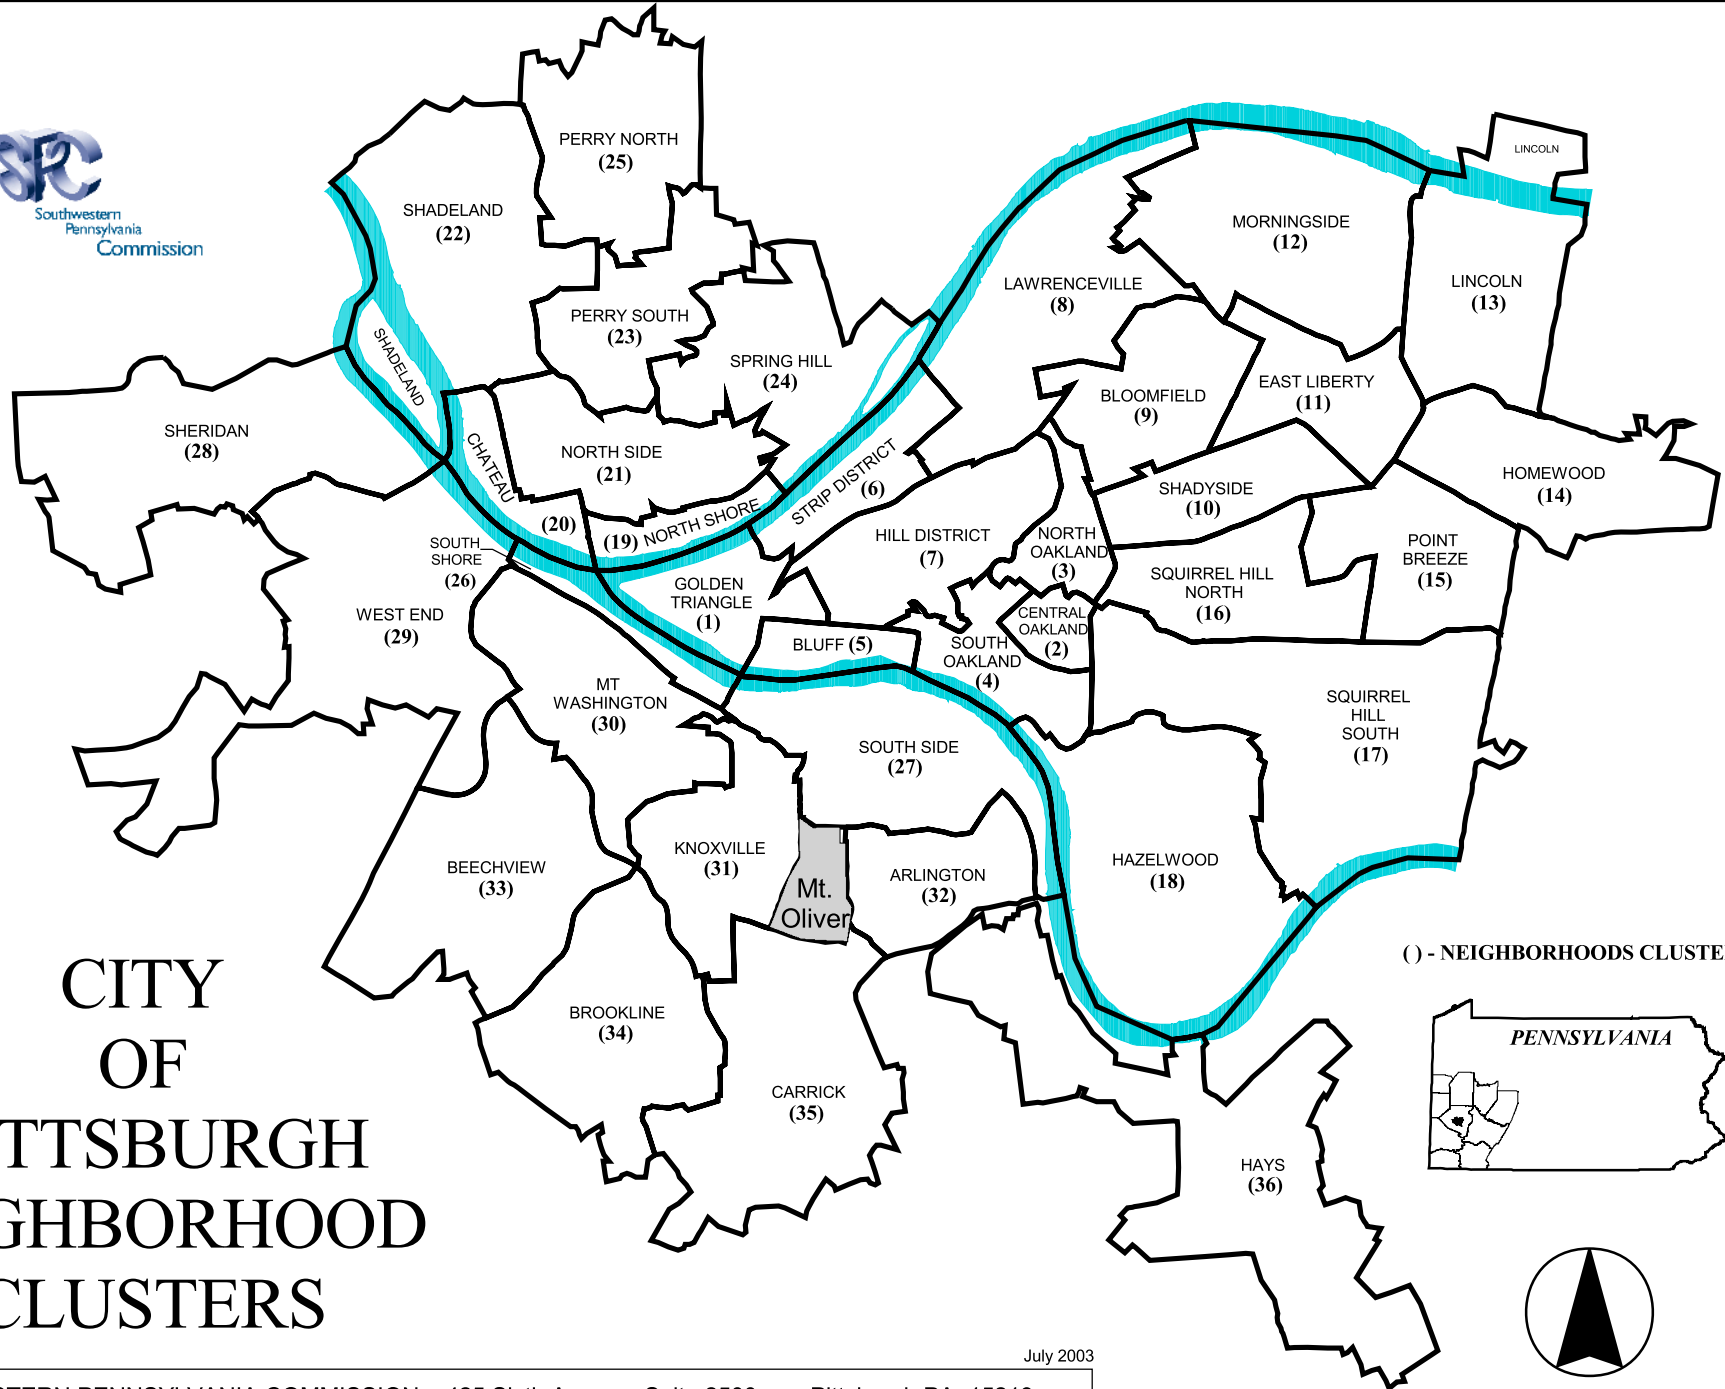

CITY OF PITTSBURGH NEIGHBORHOOD CLUSTERS

() - NEIGHBORHOODS CLUSTERS

July 2003

SOUTHWESTERN PENNSYLVANIA COMMISSION: 425 Sixth Avenue, Suite 2500, Pittsburgh PA 15219
Phone: (412) 391-5590 Fax: (412) 391-9160 E-Mail: comments@spcregion.org www.spcregion.org