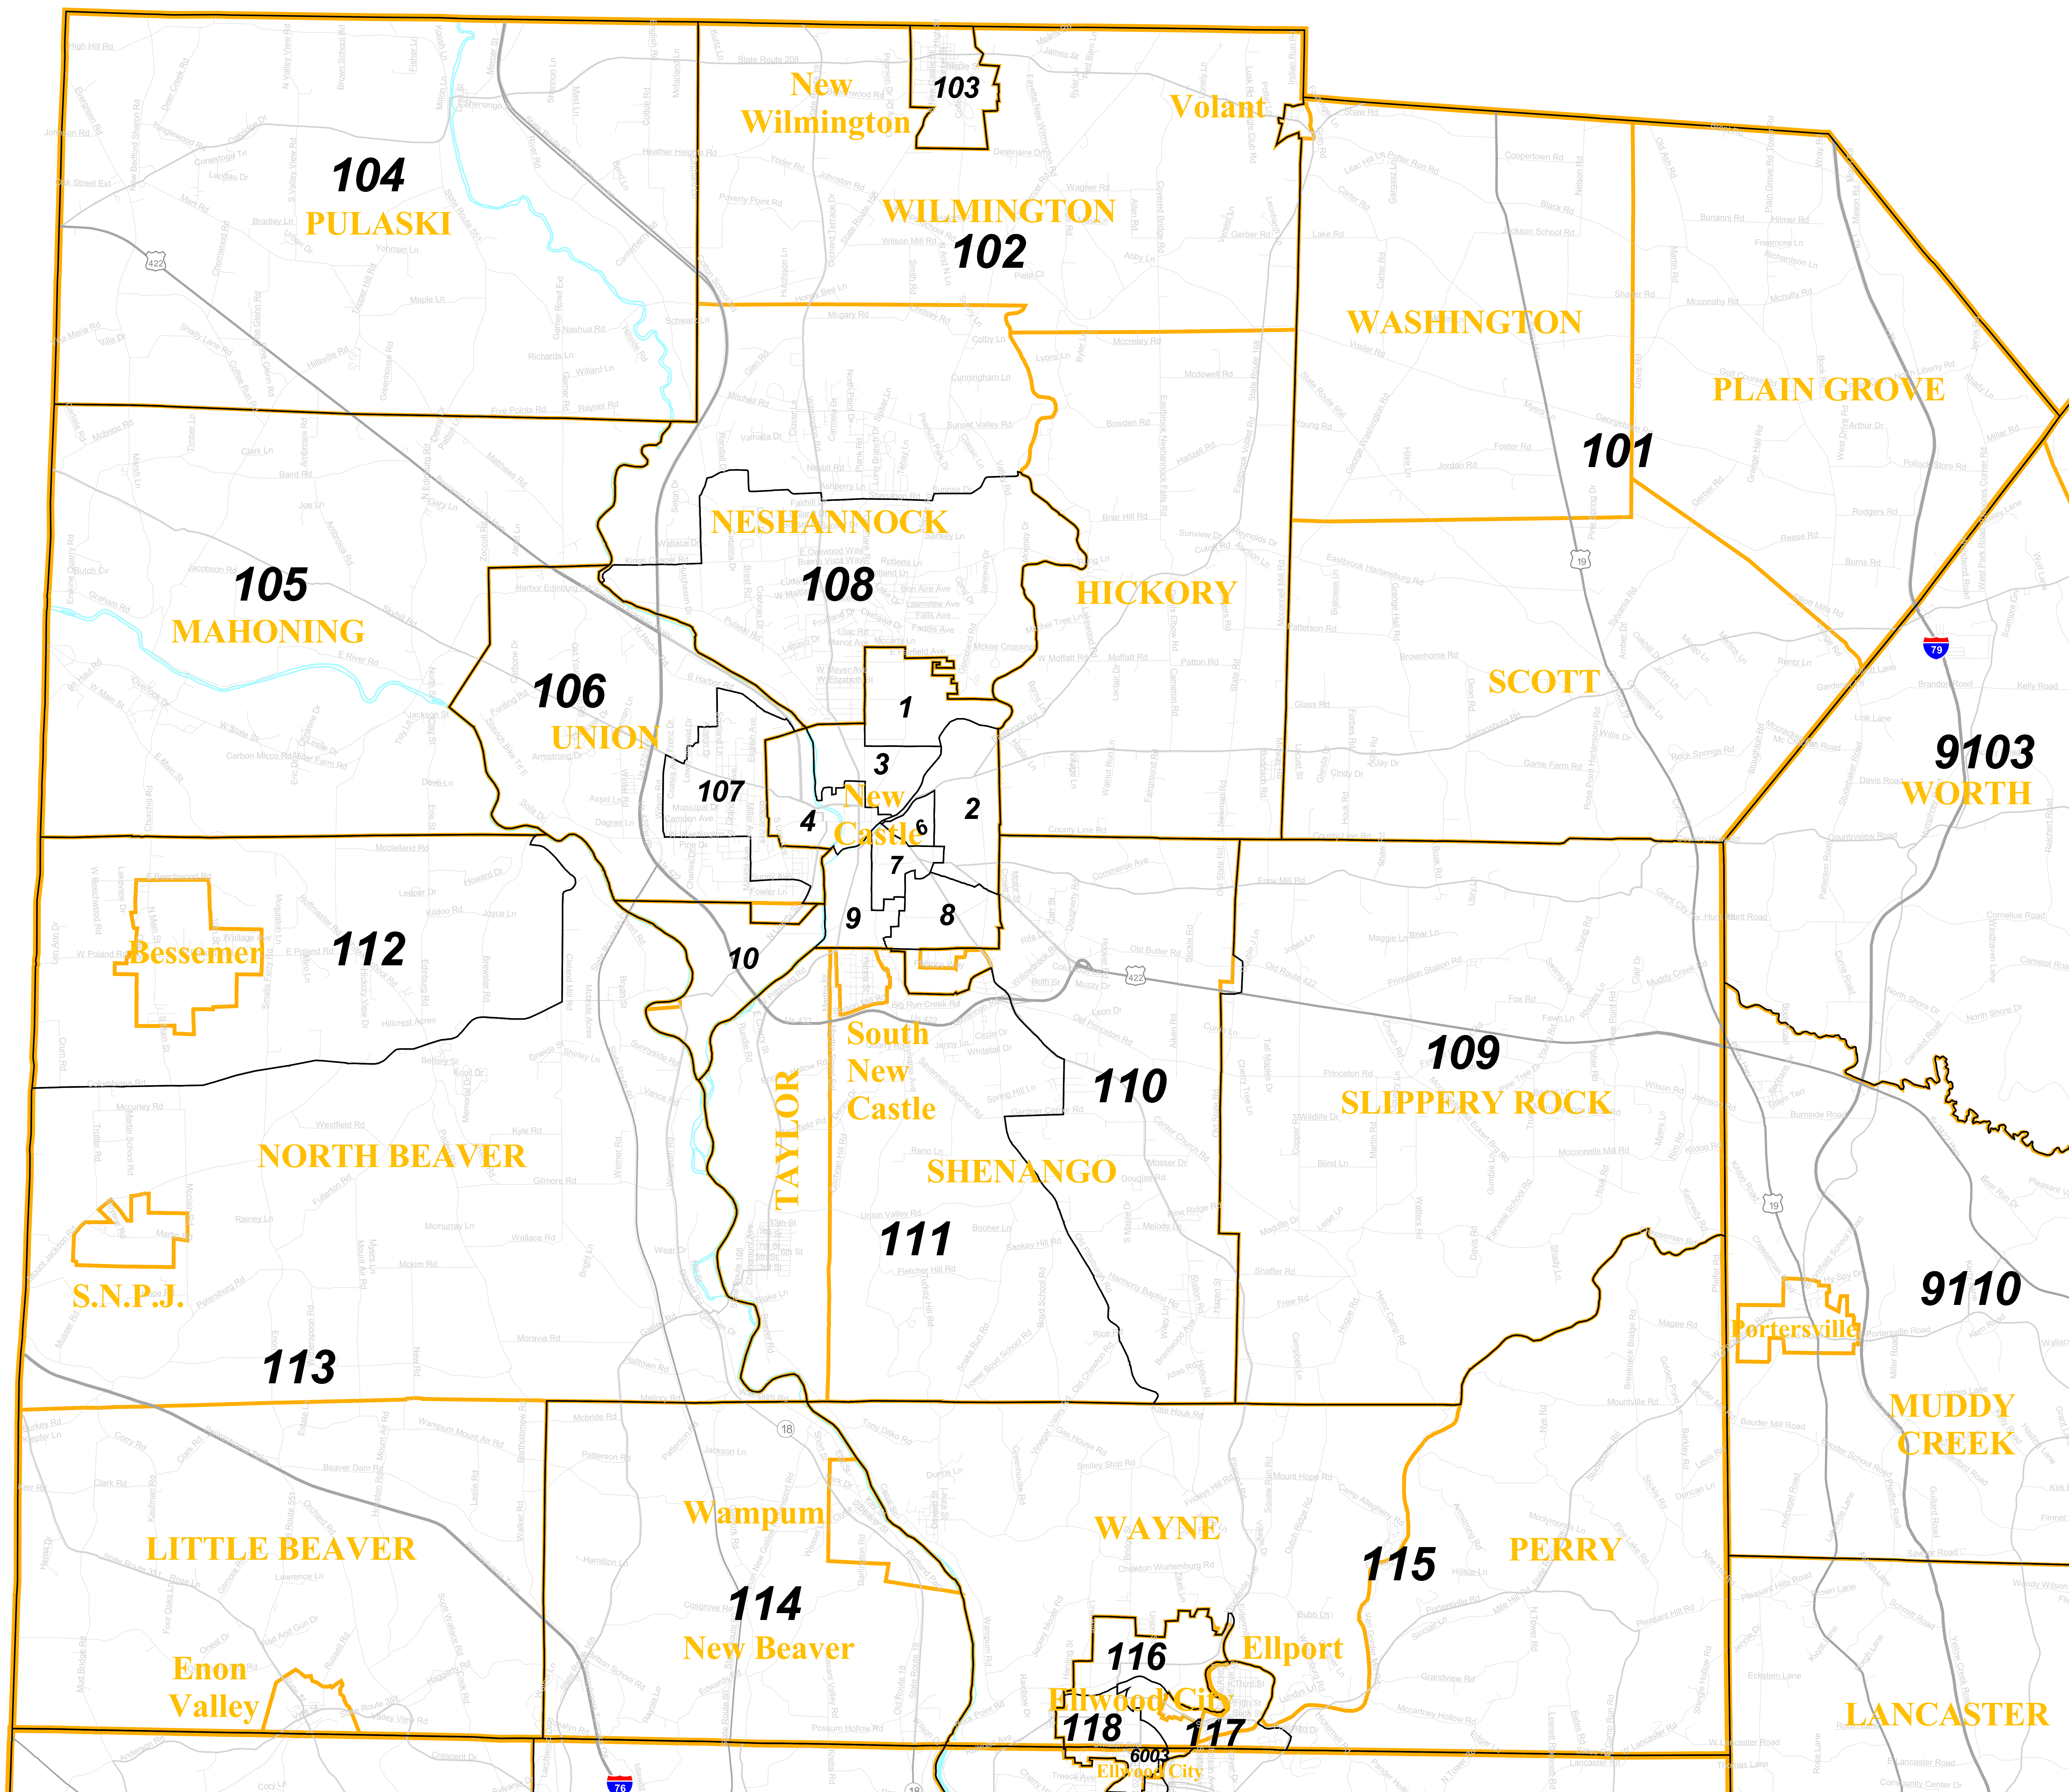

LAWRENCE COUNTY AREA 2000 CENSUS TRACTS

Legend

- Census Tracts (2000)
- County Boundaries
- Municipality Boundary

JANUARY 2004