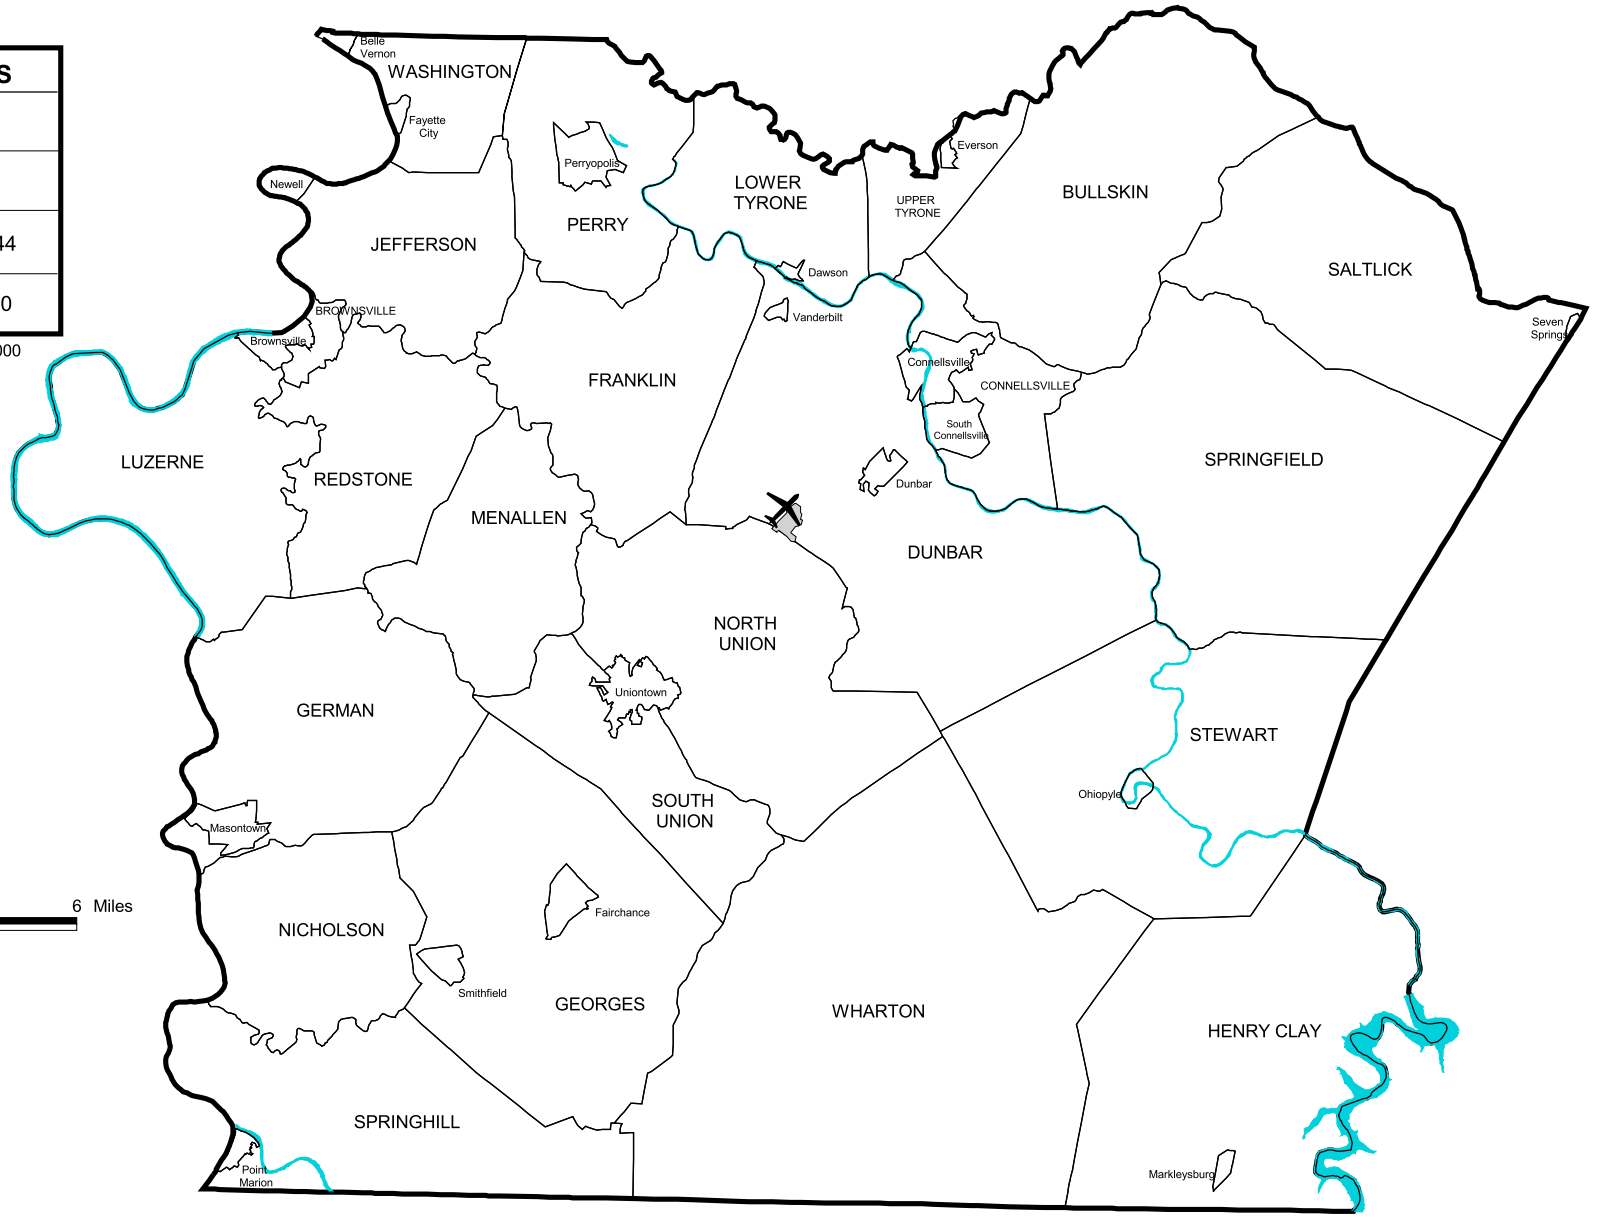

# FAYETTE COUNTY

COUNTY STATISTICS	
AREA (Sq. Miles)	797
MUNICIPALITIES	43
POPULATION (2000 Census)	148,644
APPROXIMATE # OF TAX PARCELS	80,000

Source: SPC GIS & Census 2000

July 2003

SOUTHWESTERN PENNSYLVANIA COMMISSION: 425 Sixth Avenue, Suite 2500, Pittsburgh PA 15219  
 Phone: (412) 391-5590 Fax: (412) 391-9160 E-Mail: [comments@spcregion.org](mailto:comments@spcregion.org) [www.spcregion.org](http://www.spcregion.org)