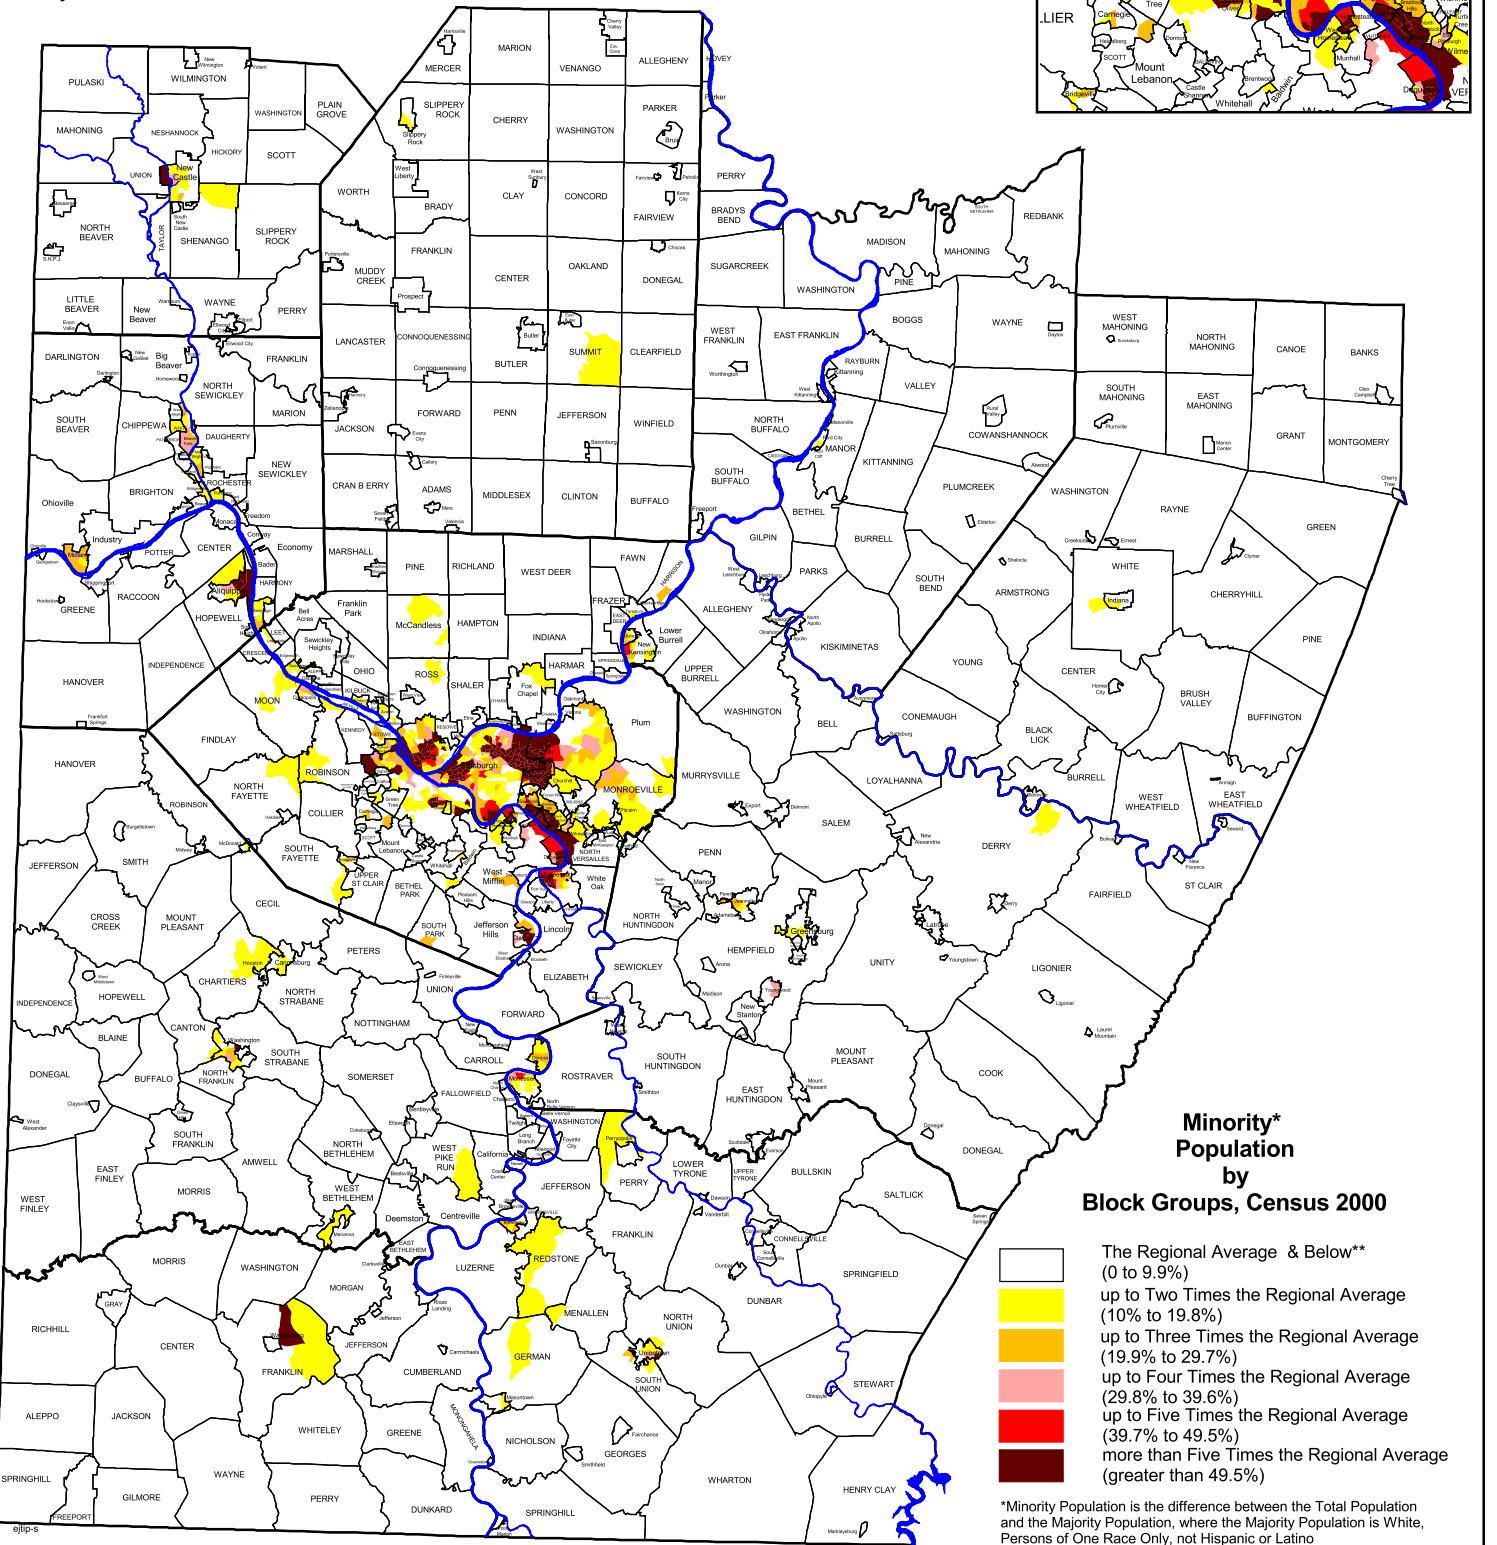

Minority Population by US Census Block Group

July, 2005

Minority* Population by Block Groups, Census 2000

*Minority Population is the difference between the Total Population and the Majority Population, where the Majority Population is White, Persons of One Race Only, not Hispanic or Latino

**The Regional Average of Minority Population is 9.9%

5 0 5 10 Miles

Map 1