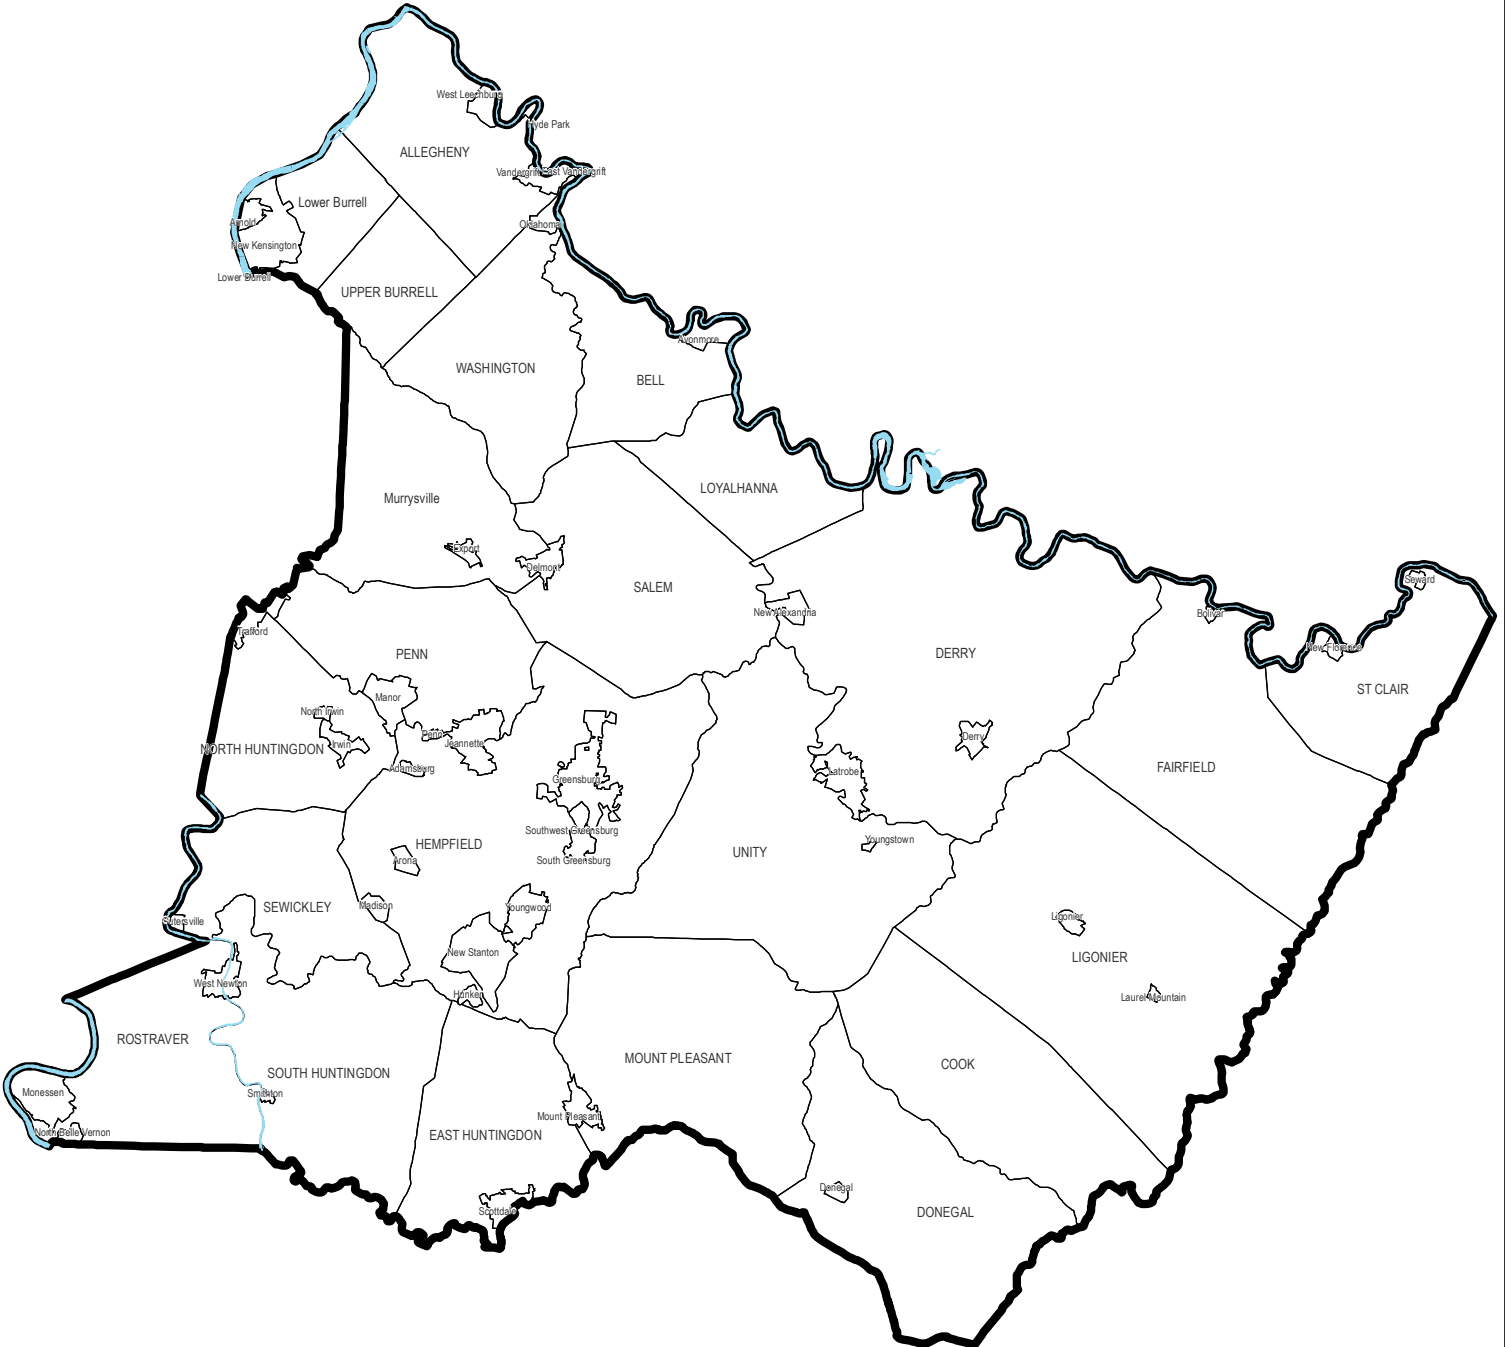

Westmoreland County Municipalities

CENSUS 2010 COUNTY STATISTICS	
TOTAL AREA (SQ MILES)	1,036
MUNICIPALITIES	65
POPULATION	365,169
TOTAL HOUSING UNITS	168,199
TOTAL HOUSEHOLDS	153,650

Southwestern Pennsylvania Commission
 REGIONAL ENTERPRISE TOWER
 425 SIXTH AVENUE • SUITE 2500 • PITTSBURGH PA 15219-1852
 Telephone: 412-391-5590 Fax: 412-391-9160
 Email: comments@spcregion.org
www.spcregion.org November 2011