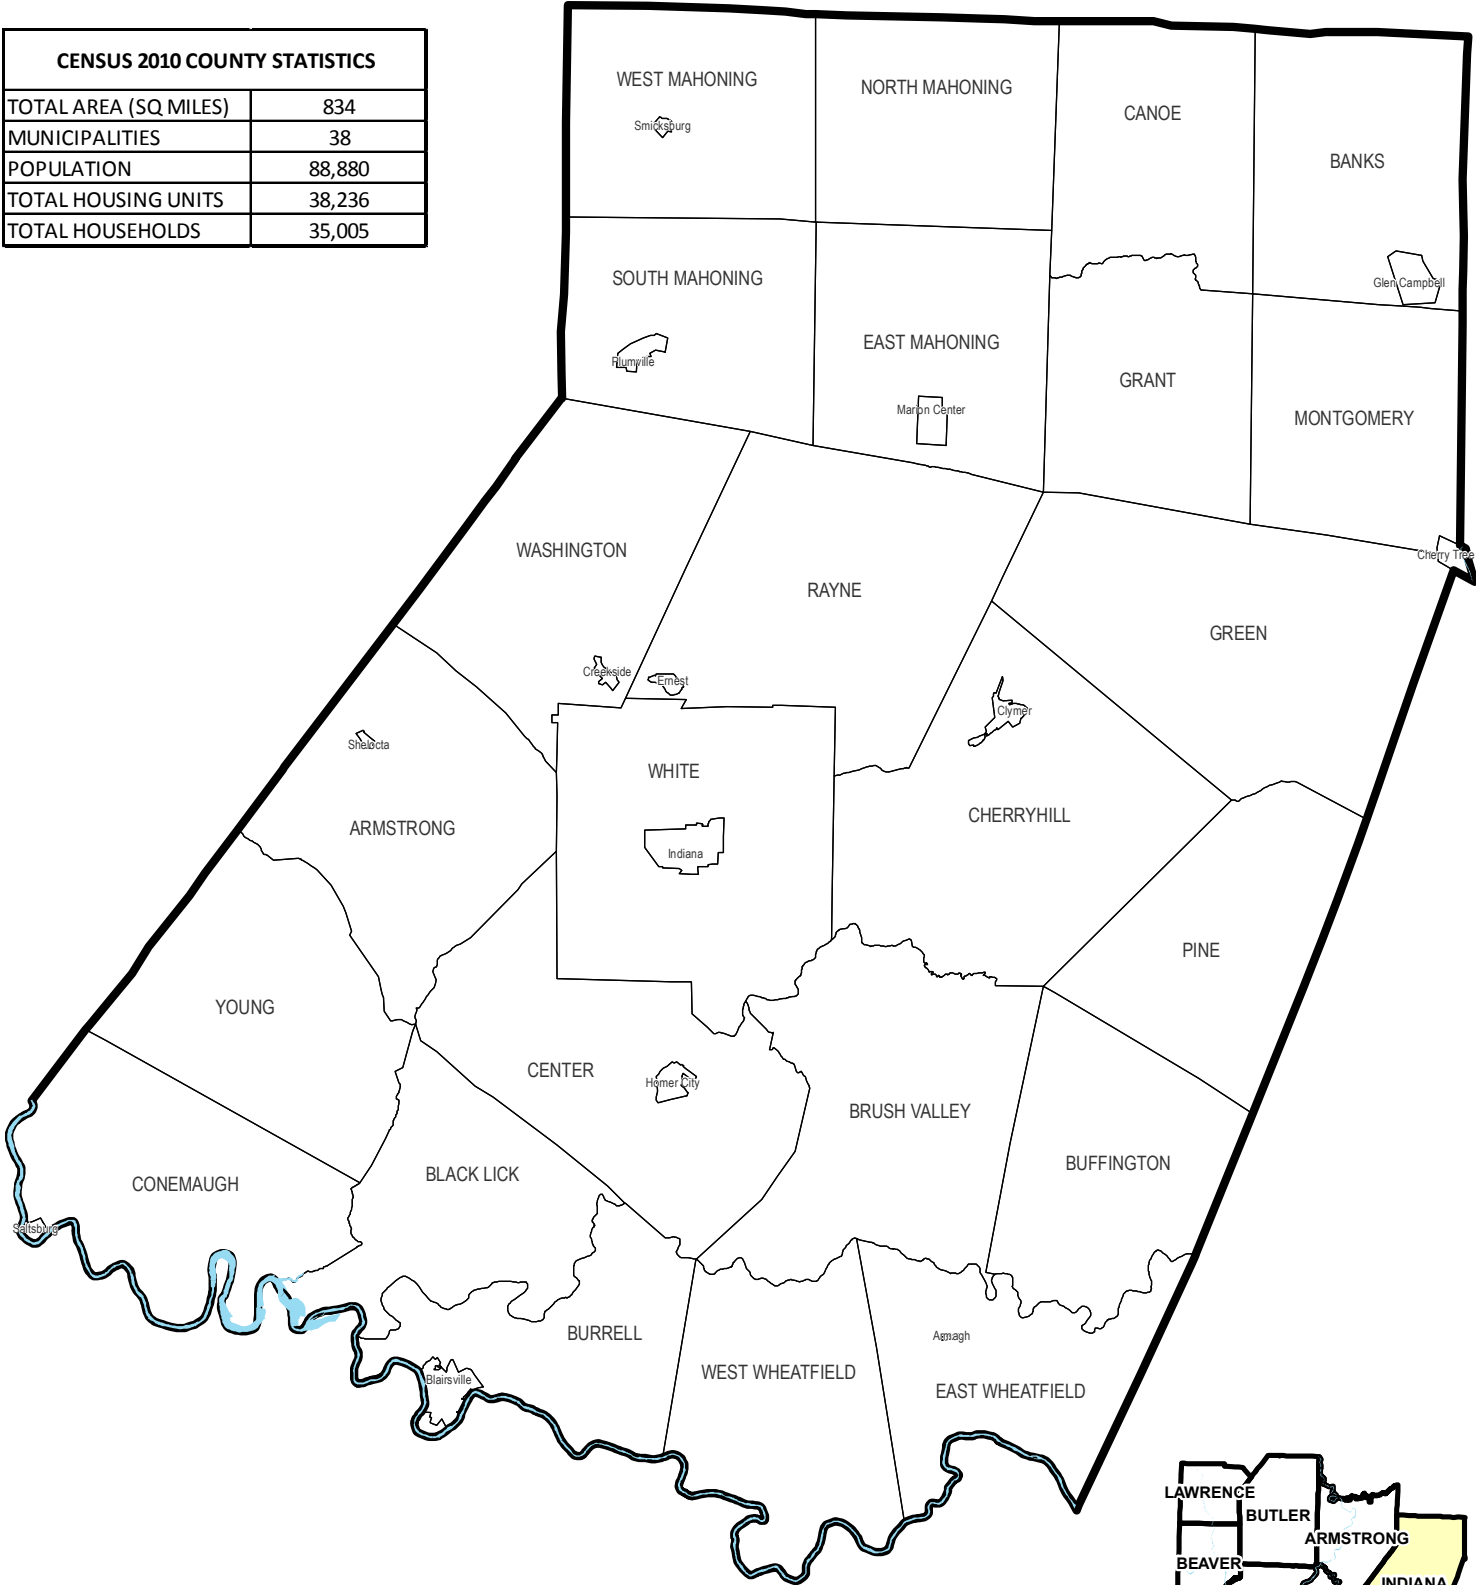

Indiana County Municipalities

CENSUS 2010 COUNTY STATISTICS	
TOTAL AREA (SQ MILES)	834
MUNICIPALITIES	38
POPULATION	88,880
TOTAL HOUSING UNITS	38,236
TOTAL HOUSEHOLDS	35,005

January 2013

Southwestern Pennsylvania Commission
 TWO CHATHAM CENTER
 SUITE 500 · 112 WASHINGTON PLACE · PITTSBURGH PA 15219-3451
 Email: comments@spcregion.org
www.spcregion.org
 Telephone: 412-391-5590 Fax: 412-391-9160