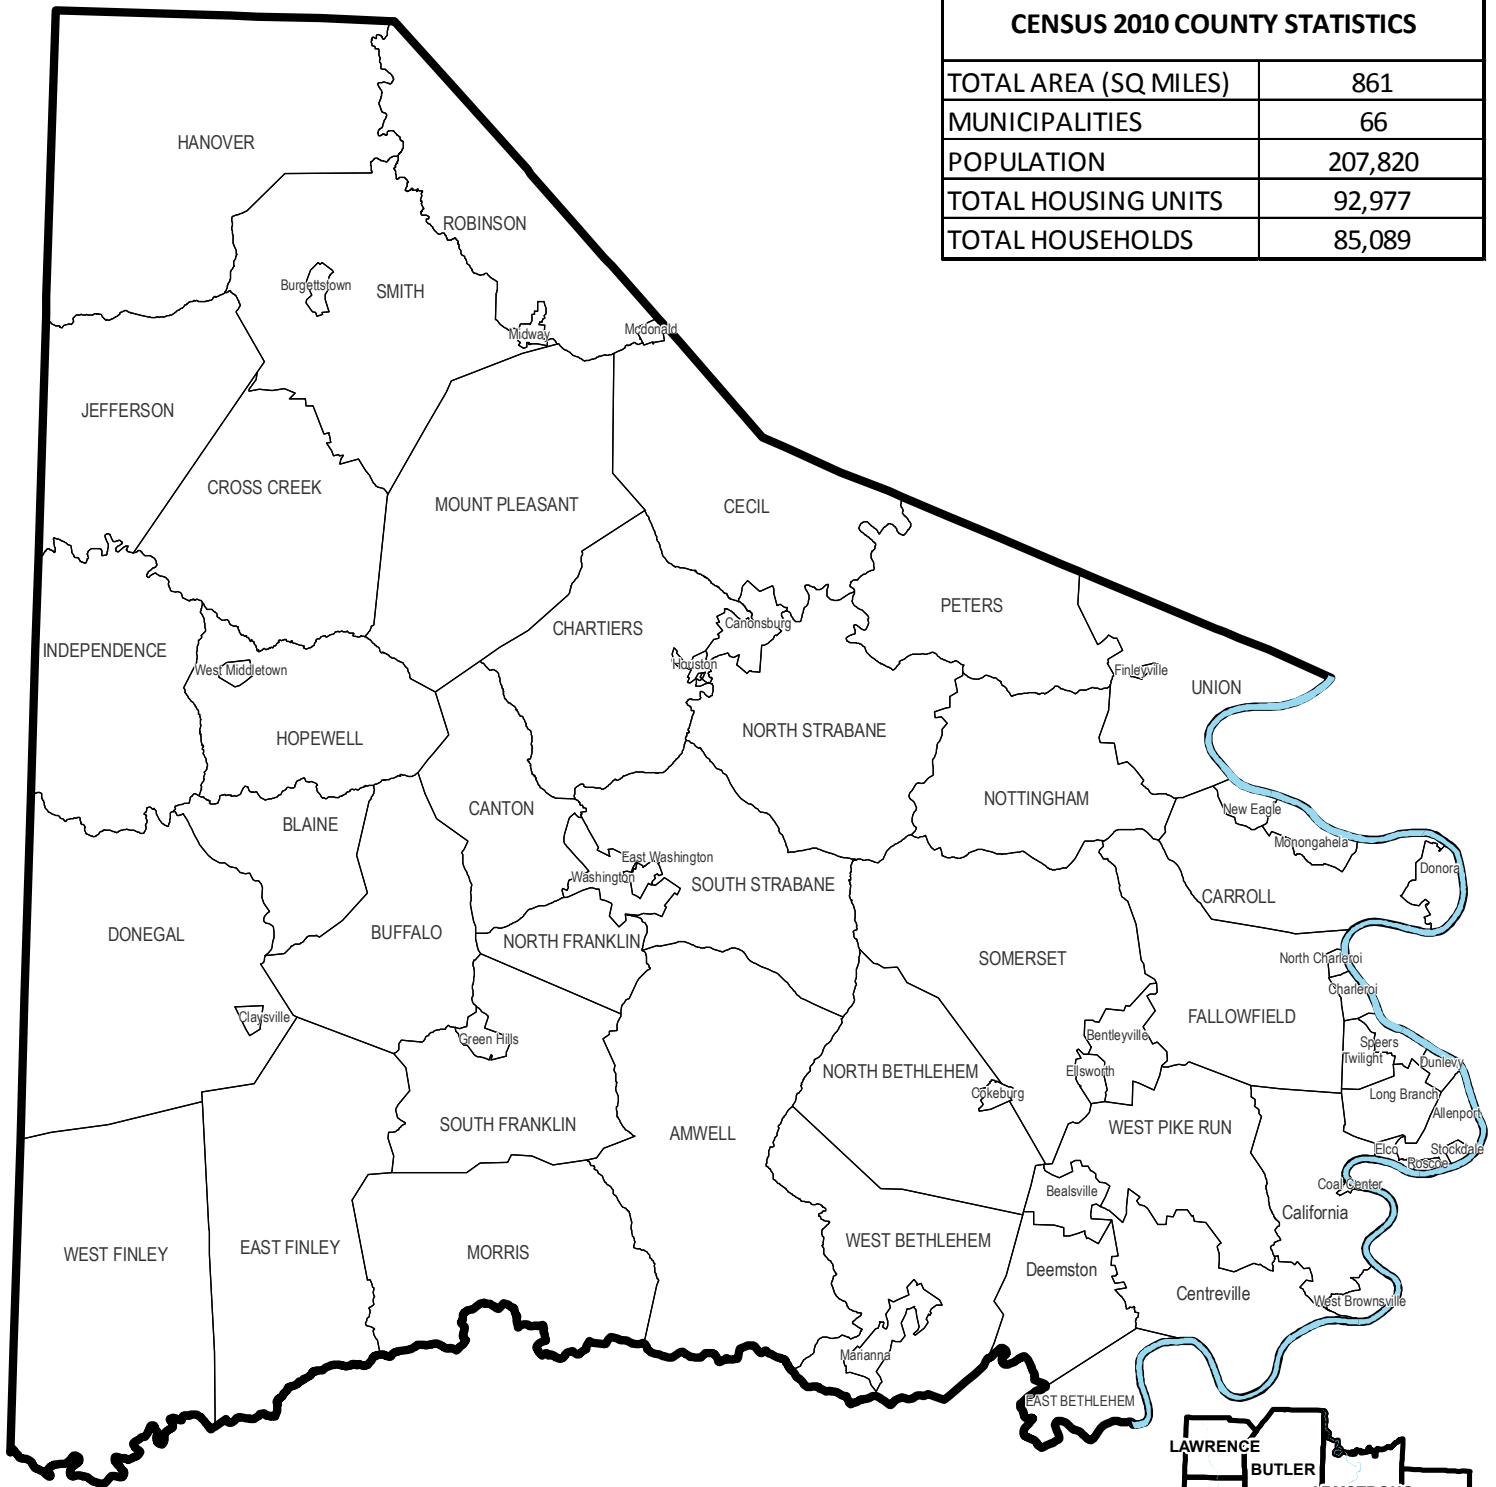

Washington County Municipalities

CENSUS 2010 COUNTY STATISTICS	
TOTAL AREA (SQ MILES)	861
MUNICIPALITIES	66
POPULATION	207,820
TOTAL HOUSING UNITS	92,977
TOTAL HOUSEHOLDS	85,089

January 2013

Southwestern Pennsylvania Commission
 TWO CHATHAM CENTER
 SUITE 500 · 112 WASHINGTON PLACE · PITTSBURGH PA 15219-3451
 Email: comments@spcregion.org
www.spcregion.org
 Telephone: 412-391-5590 Fax: 412-391-9160