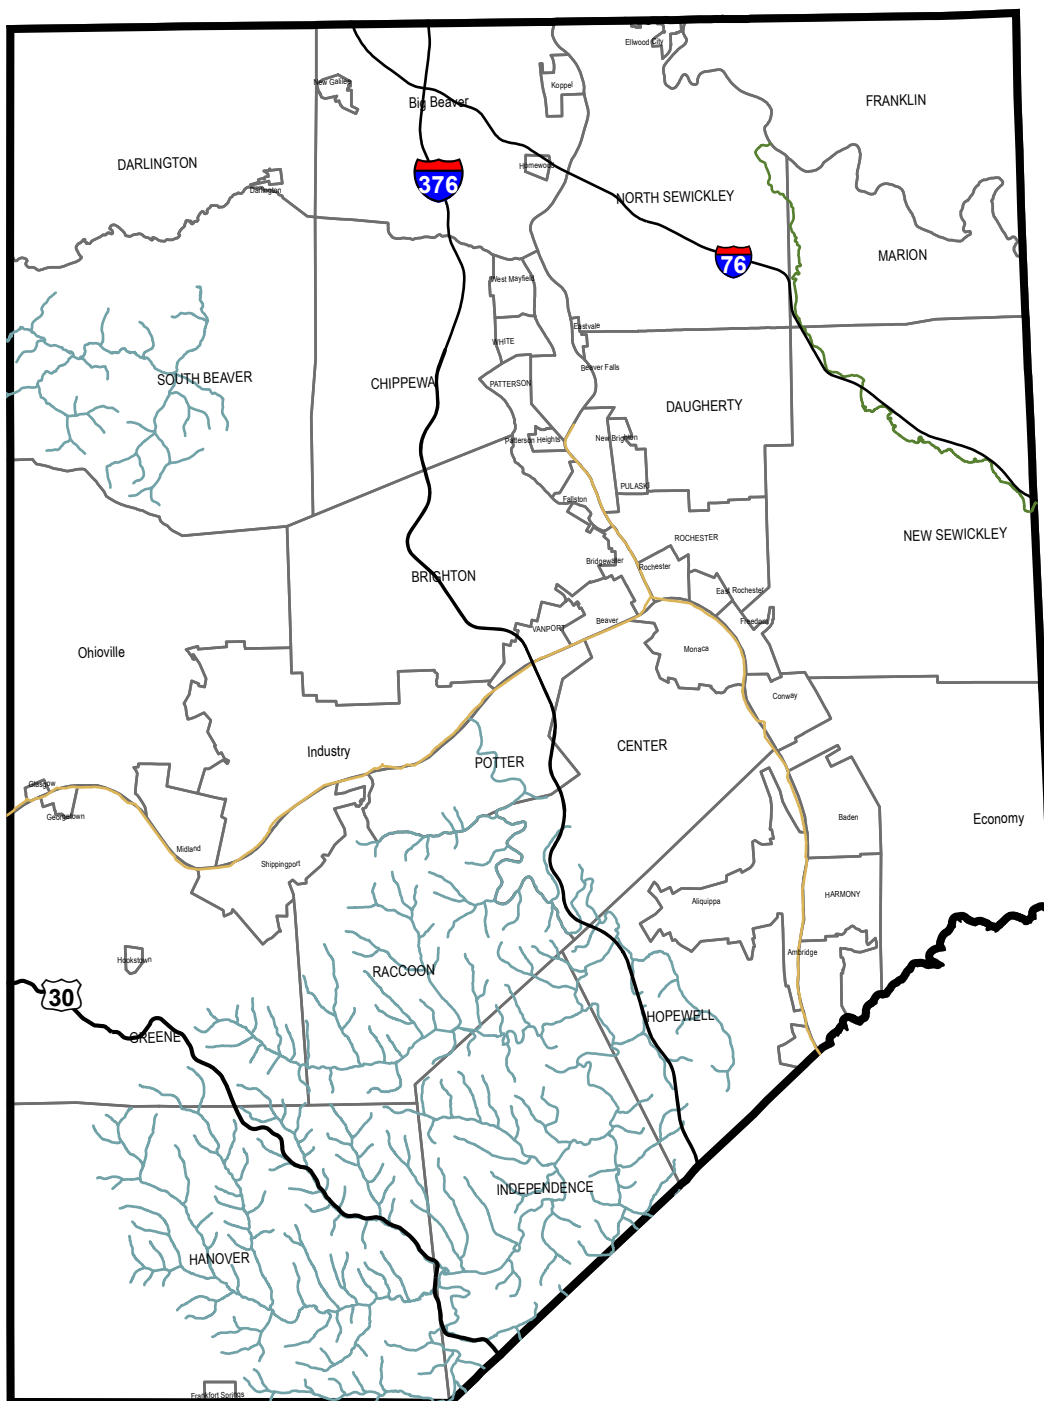

# Total Maximum Daily Loads for Impaired Waterways in Beaver County, PA

Data Source: PA Department of Environmental Protection, 2019