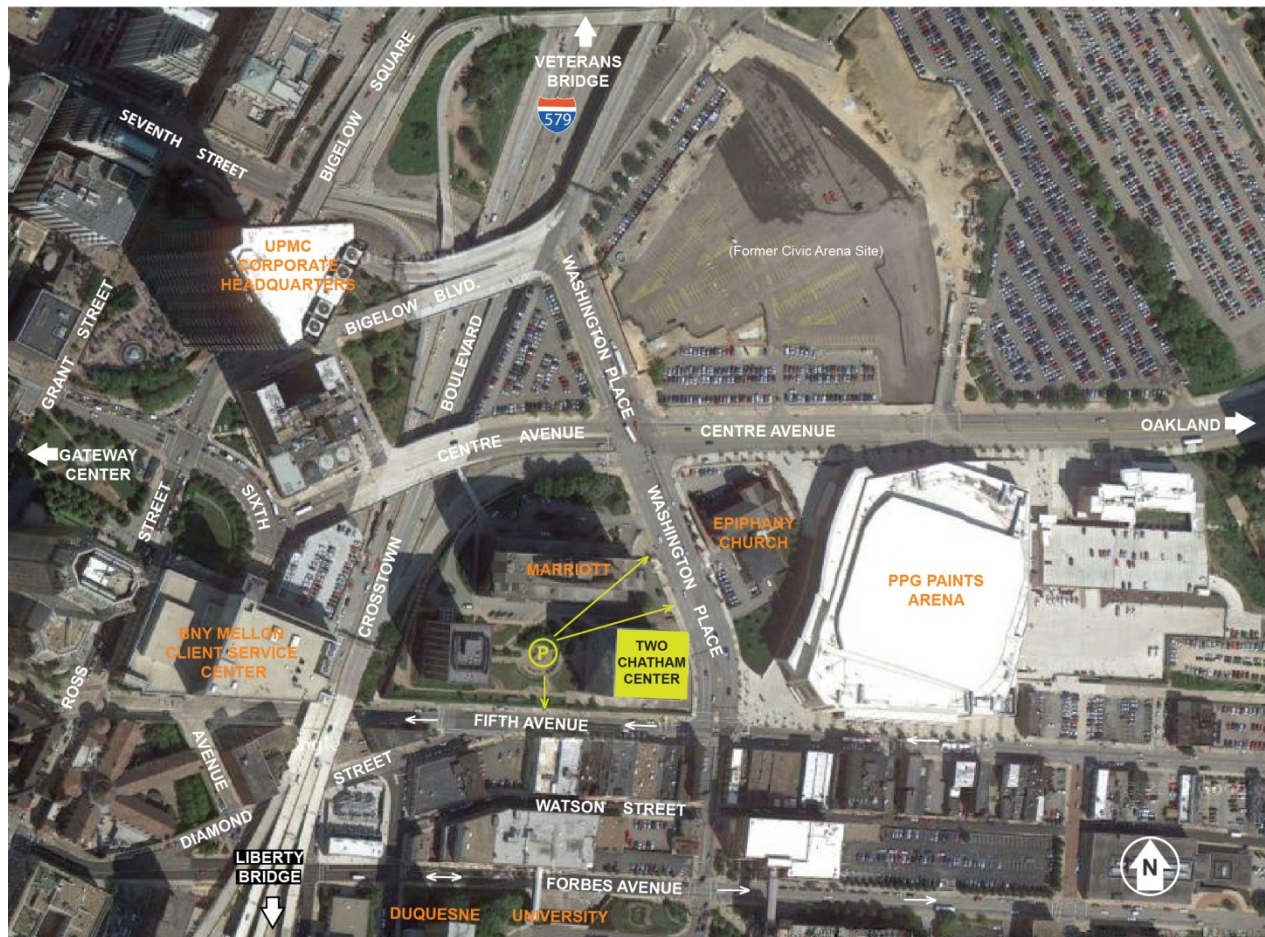

**Directions:**

**From North:** Take I-279 South toward Pittsburgh. Take exit 2A to merge onto I-579 S/Veterans Bridge to cross Allegheny River. Take exit toward 6<sup>th</sup> Ave/Downtown. Keep left at the fork, follow signs for PPG Paints Arena and merge left onto Bigelow Boulevard, then get into far right lane. Turn right onto Washington Place. Proceed across Centre Avenue. Parking garage is on the right.

**From South:** Take I-79 North toward Pittsburgh. Take exit 59A to merge onto I-376 E toward Pittsburgh. Take exit 71A Grant Street on the left. Keep left onto Grant Street. Turn right onto 5<sup>th</sup> Avenue. Take the first left onto Ross Street. Ross Street becomes Bigelow Boulevard. Turn right onto Washington Place. Parking garage is on the right.

**From East:** Take US-22 BUS E to I-376 W/US-22/Pittsburgh and merge onto I-376 W/US-22 W. Take exit 72B for Boulevard of the Allies toward I-579/Liberty Bridge. Merge onto Boulevard of the Allies. Keep right at the fork, follow signs for I-579 N/I-279/Veterans Bridge. Merge onto I-579 N. Take the exit toward PPG Paints Arena/Centre Ave. Turn right onto Washington Place. Parking garage is on the right.

**From West/Airport:** Take I-376 E toward Pittsburgh. Take exit 71A Grant Street on the left. Keep left onto Grant Street. Turn right onto 5<sup>th</sup> Avenue. Take the first left onto Ross Street. Ross Street becomes Bigelow Boulevard. Turn right onto Washington Place. Parking garage is on the right.